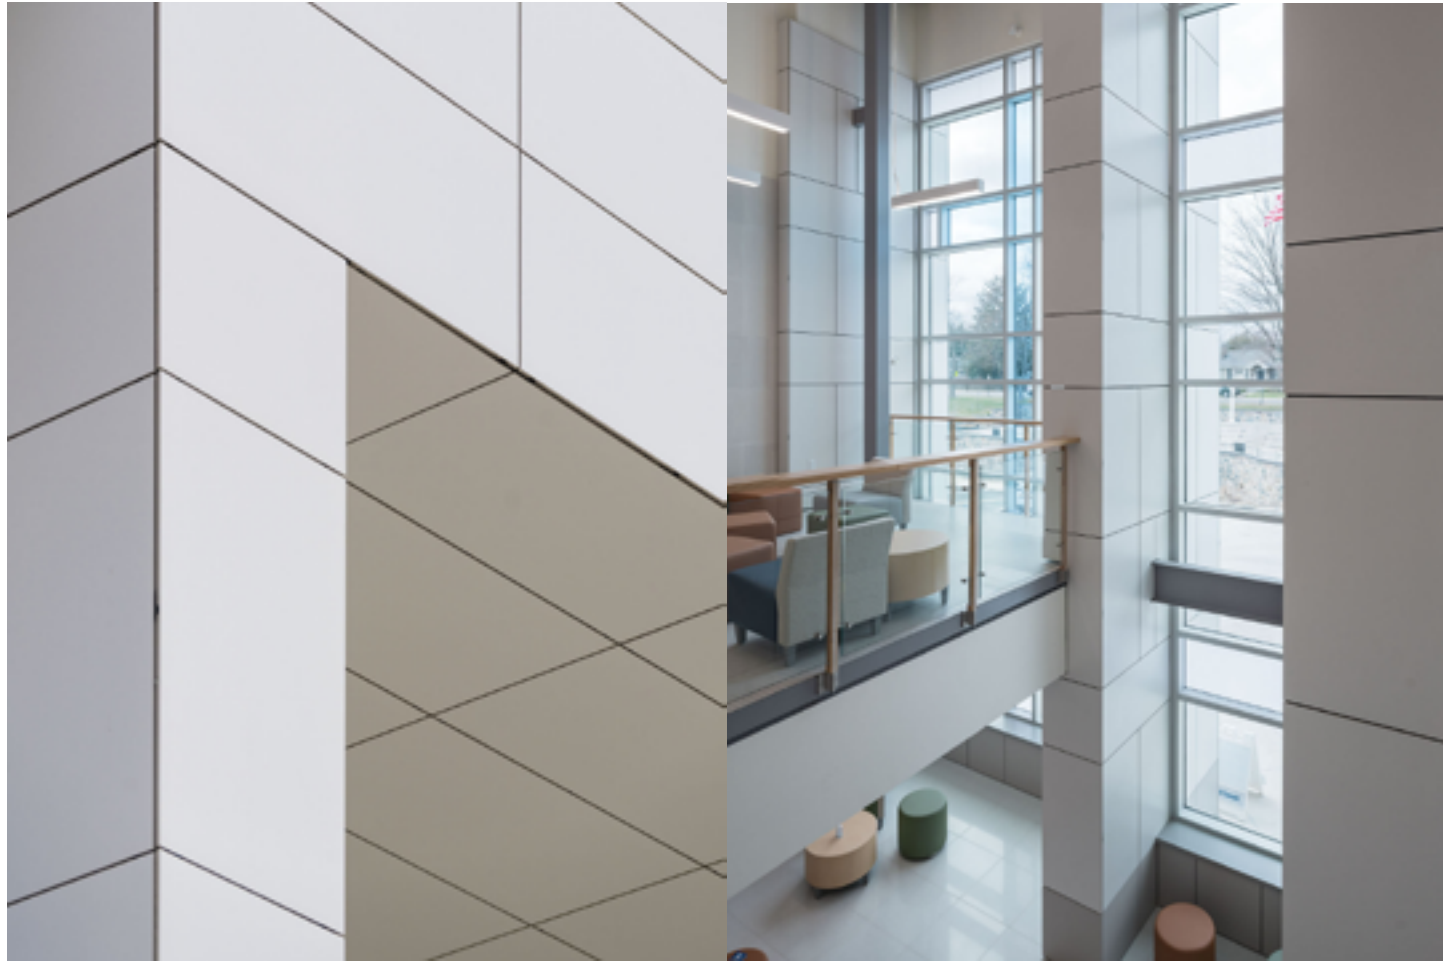

Caption text, please provide