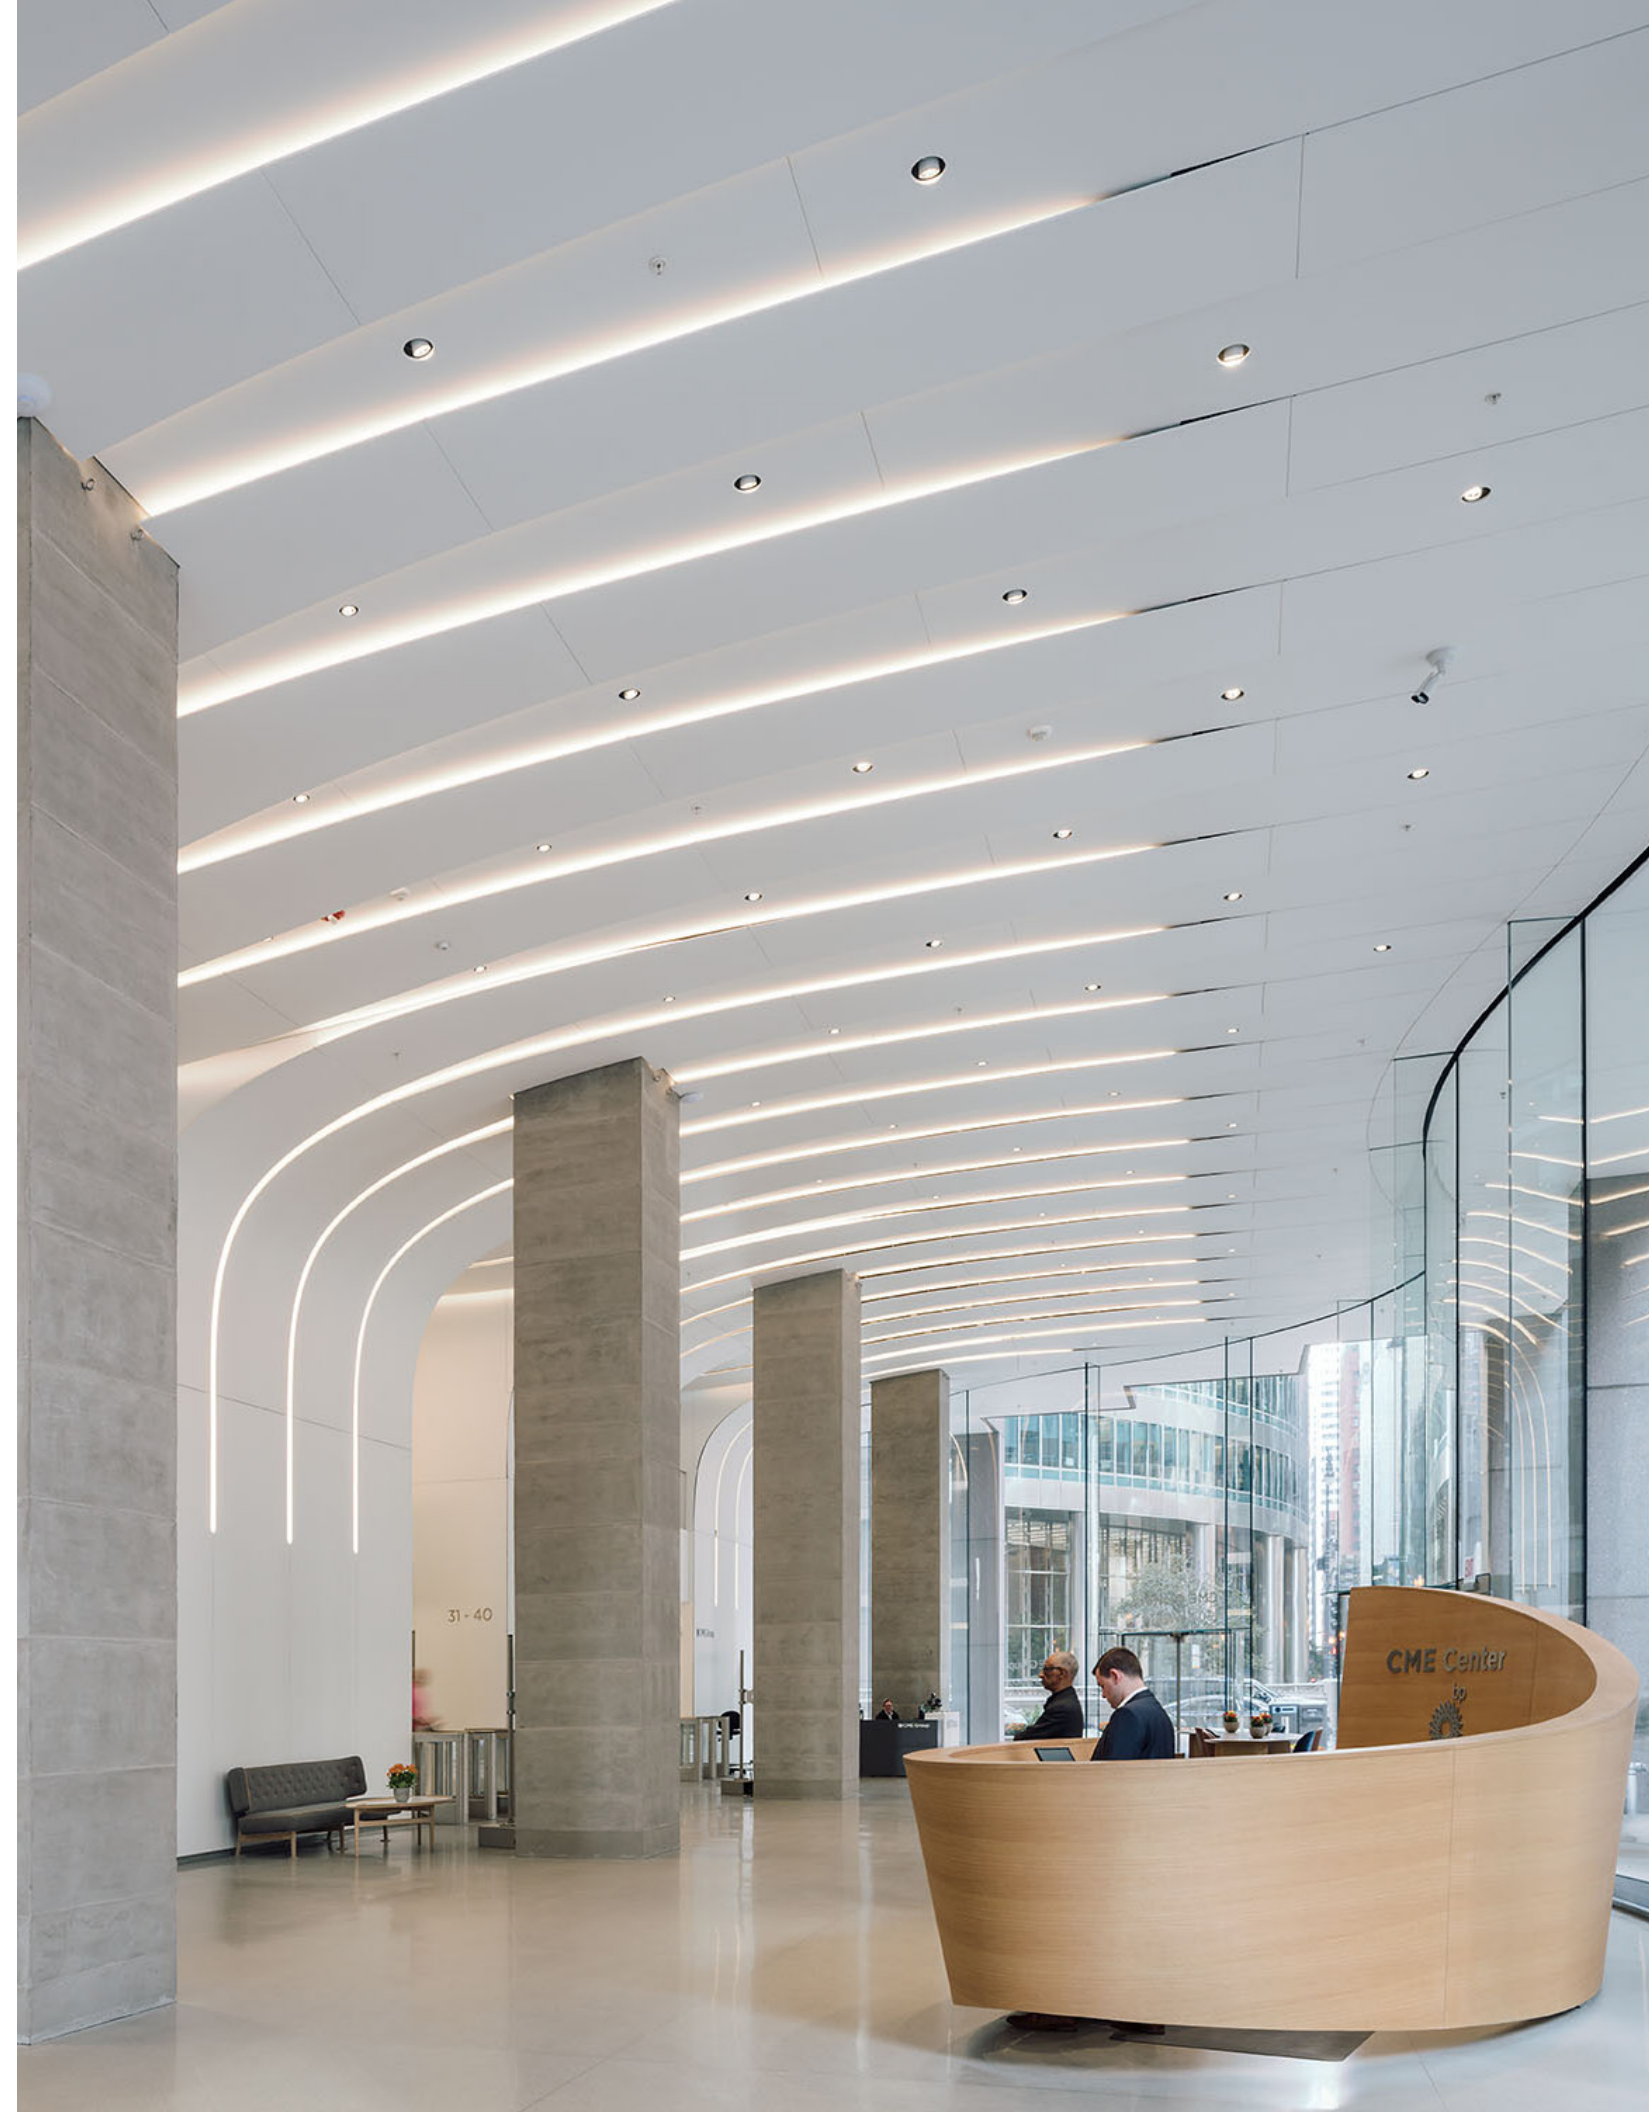

CME Center Lobby

Chicago, IL

The building features a modern European-style design - both inside and out. It is comprised of 8 stories and an impressive 171 rooms. Porcelanosa designed custom porcelain panels to use in the facade of the new AC Hotel by Marriott.

Architect	Krueck Sexton Partners
SF	4.600
Market Segment	Offices
Building Type	Interior
Year	2019

Porcelanosa Solid Surface **KRION**